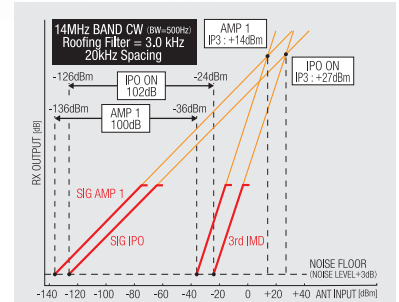

3 kHz and 15 kHz Roofing Filter